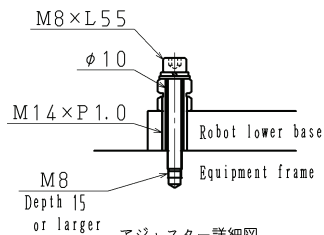

M50	Mapping Sensor offset
HOME	HOME position
RP	Reset Position
±ML	Mechanical Limit
±EL	Electric Limit
±SL	Soft Limit

最小動作範囲 R280
Minimum turn radius

Cylindrical coordinates
Operating range
(S=1:30)

アジャスター詳細図
Adjuster detail view
(S=1:3)

TAZMO					MODEL	S0437 (TT300A-SAANVN)	
SCALE	DRAW	DESIGN	CHECK	APPROVE	NAME	Outline Drawing	
1:10	2012.10.02	2012.10.02	2012.11.13	2012.11.13			
Rev.No.	Description		Matsukawa	Matsukawa	Nishijima	K.Yamazoe	No. 88075608