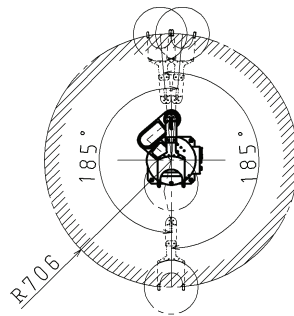

M50	Mapping Sensor offset
HOME	HOME position
RP	Reset Position
±ML	Mechanical Limit
±EL	Electric Limit
±SL	Soft Limit

最小動作範囲 R280
Minimum turn radius

Cylindrical coordinates
Operating range
(S=1:30)

アジャスター詳細図
Adjuster detail view
(S=1:3)

TAZMO					MODEL	S0437 (TT300A-SAANVN)	
SCALE	DRAW	DESIGN	CHECK	APPROVE	NAME	Outline Drawing	
1:10	2012.10.02	2012.10.02	2012.11.13	2012.11.13			
Rev.No.	Description		Matsukawa	Matsukawa	Nishijima	K.Yamazoe	No. 88075608