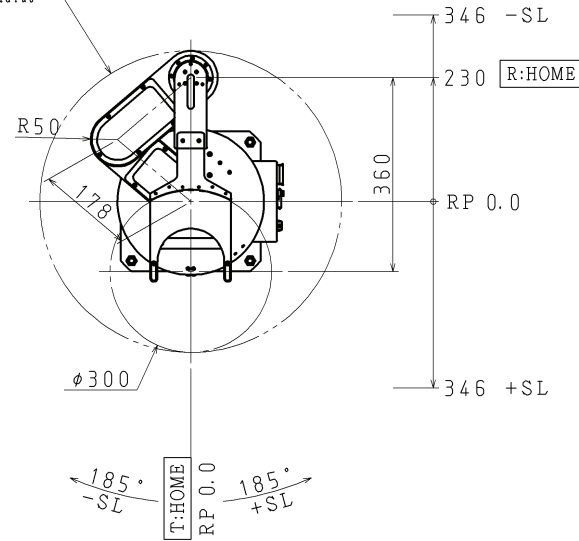

M50	Mapping Sensor offset
HOME	HOME position
RP	Reset Position
±ML	Mechanical Limit
±EL	Electric Limit
±SL	Soft Limit

最小動作範囲 R280
Minimum turn radius

Cylindrical coordinates
Operating range
(S=1:30)

アジャスター詳細図
Adjuster detail view
(S=1:3)

TAZMO					MODEL	S0437 (TT300A-SAANVN)	
SCALE	DRAW	DESIGN	CHECK	APPROVE	NAME	Outline Drawing	
1:10	2012.10.02	2012.10.02	2012.11.13	2012.11.13			
Rev.No.	Description		Matsukawa	Matsukawa	Nishijima	K.Yamazoe	No. 88075608