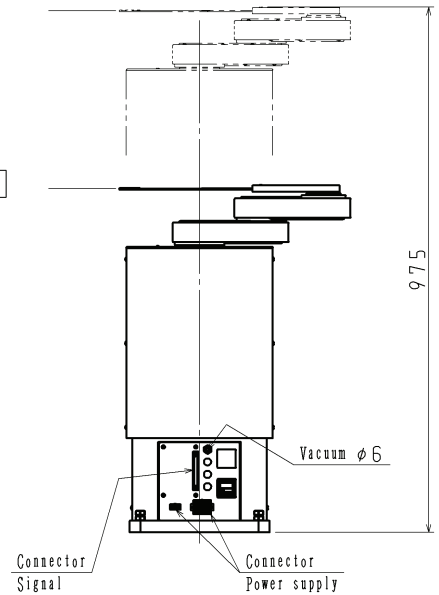

M50	Mapping Sensor offset
HOME	HOME position
RP	Reset Position
±ML	Mechanical Limit
±EL	Electric Limit
±SL	Soft Limit

最小動作範囲 R280
Minimum turn radius

Cylindrical coordinates
Operating range
(S=1:30)

アジャスター詳細図
Adjuster detail view
(S=1:3)

TAZMO					MODEL	S0437 (TT300A-SAANVN)	
SCALE	DRAW	DESIGN	CHECK	APPROVE	NAME	Outline Drawing	
1:10	2012.10.02	2012.10.02	2012.11.13	2012.11.13			
Rev.No.	Description		Matsukawa	Matsukawa	Nishijima	K.Yamazoe	No. 88075608