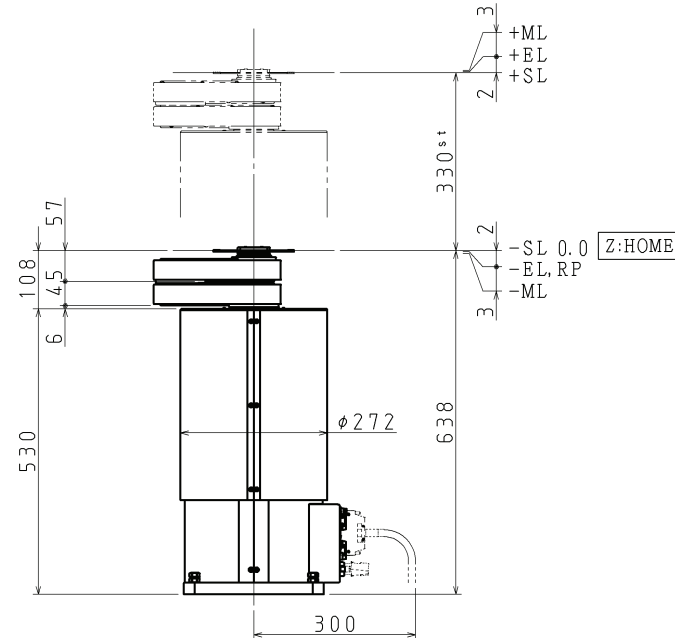

M50	Mapping Sensor offset
HOME	HOME position
RP	Reset Position
±ML	Mechanical Limit
±EL	Electric Limit
±SL	Soft Limit

最小動作範囲 R280
Minimum turn radius

Cylindrical coordinates
Operating range
(S=1:30)

アジャスター詳細図
Adjuster detail view
(S=1:3)

TAZMO					MODEL	S0437 (TT300A-SAANVN)	
SCALE	DRAW	DESIGN	CHECK	APPROVE	NAME	Outline Drawing	
1:10	2012.10.02	2012.10.02	2012.11.13	2012.11.13			
Rev.No.	Description		Matsukawa	Matsukawa	Nishijima	K.Yamazoe	No. 88075608