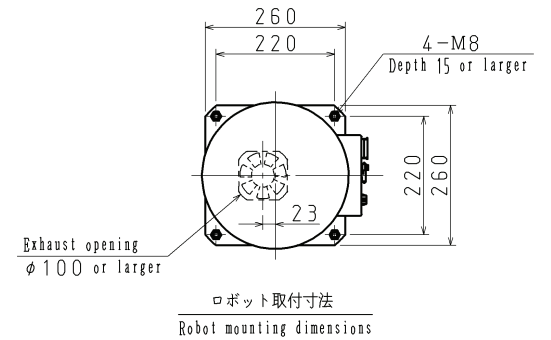

M50	Mapping Sensor offset
HOME	HOME position
RP	Reset Position
±ML	Mechanical Limit
±EL	Electric Limit
±SL	Soft Limit

最小動作範囲 R280
Minimum turn radius

Cylindrical coordinates
Operating range
(S=1:30)

アジャスター詳細図
Adjuster detail view
(S=1:3)

TAZMO					MODEL	S0437 (TT300A-SAANVN)	
SCALE	DRAW	DESIGN	CHECK	APPROVE	NAME	Outline Drawing	
1:10	2012.10.02	2012.10.02	2012.11.13	2012.11.13			
Rev.No.	Description		Matsukawa	Matsukawa	Nishijima	K.Yamazoe	No. 88075608